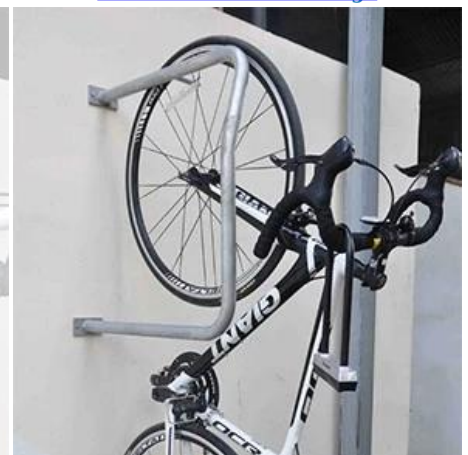

## Features

---

- Our **2 Bike Wall Mount Rack** is designed for two bikes have the capacity to hold the weight of two bikes.
- The rack is sturdy and durable enough to ensure it can safely support the weight of both bikes.
- Allows the bikes to be stored vertically or horizontally against the wall. This type of design can help to save valuable floor space in your garage or storage area.
- It's easy to install, with clear instructions and all the necessary hardware included in the package. Ideally, you should be able to install the rack yourself with just a few basic tools.
- Prevent scratches and damage to the bikes when they are being stored or removed from the rack.
- They are better suited for mountain bikes or hybrids.

## More [Wall Bike Rack](#)

---

[Bike Rack Vertical](#)

[Bike Rack Wall Mount](#)

[Bike Rack Wall in Garage](#)